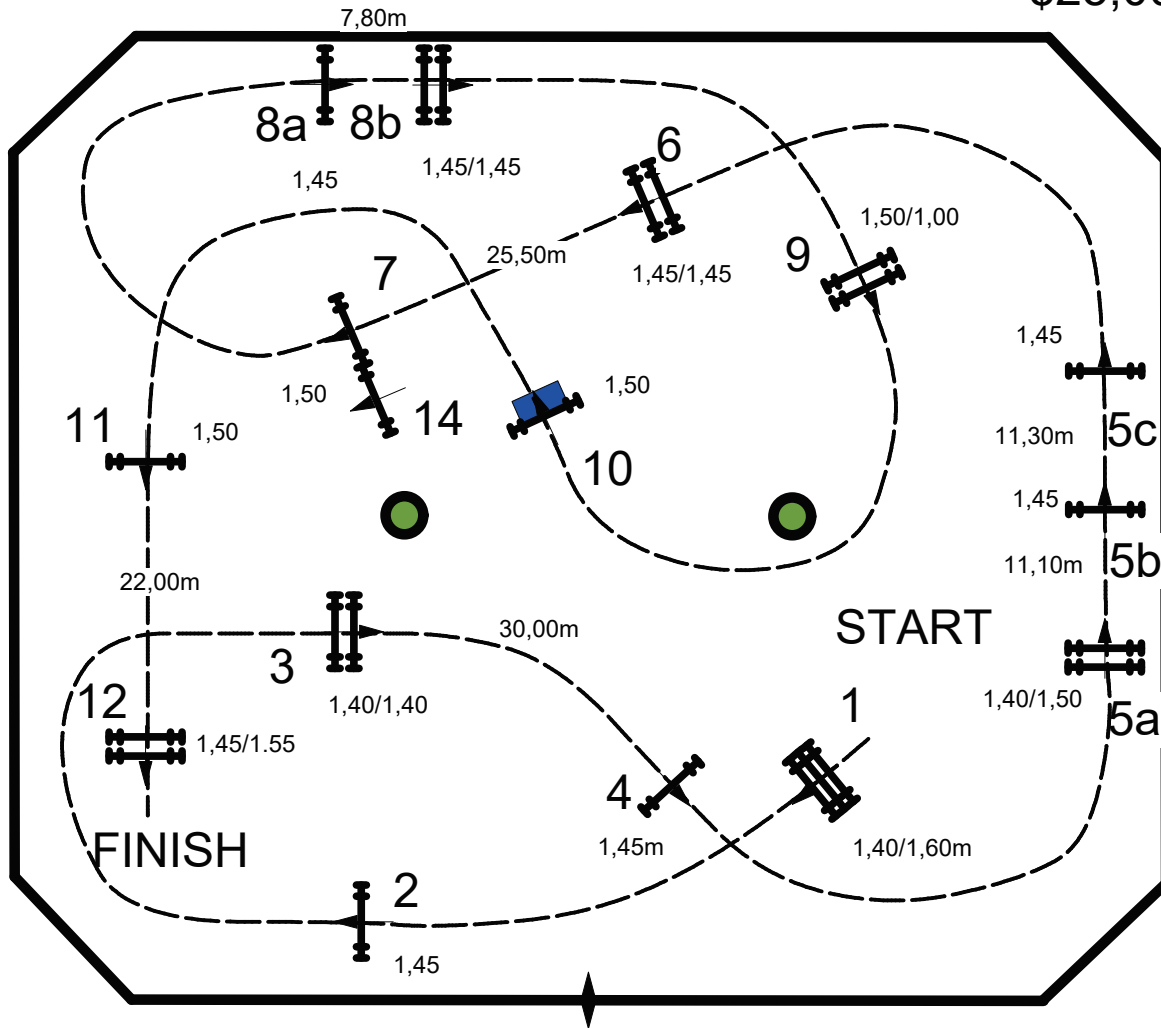

\$25,000 Tryon Spring II Grand Prix (Natl) II2a

- TABLE: A
- NATIONAL RG:
- FEI RG / ART:
- HEIGHT: m
- SPEED: 350m/min
- FIRST ROUND: 1 - 12
- DISTANCE: 490m
- TIME ALLOWED: 84 sec

- JUMP OFF: 3,14,8a,8b,9,6,7,12
- J/O DISTANCE: 290m
- J/O TIME ALLOWED: 50sec